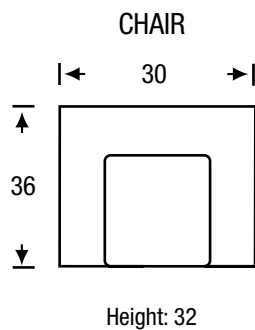

# St. James

Seat Depth	20
Seat Height	19
Arm Height	24

Distressed Leg Finish is standard  
All measurements are approximate, sizes may vary

The Campio Group Fine Leather Furniture  
180 New Huntington Rd., Unit 2,  
Woodbridge, ON, L4H 0P5  
Tel: 905.850.6636 • Fax: 905.850.6640