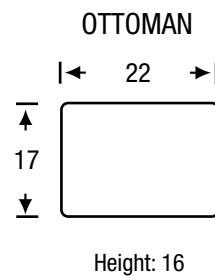

# St. James

Seat Depth	20
Seat Height	19
Arm Height	24

Distressed Leg Finish is standard  
All measurements are approximate, sizes may vary

The Campio Group Fine Leather Furniture  
180 New Huntington Rd., Unit 2,  
Woodbridge, ON, L4H 0P5  
Tel: 905.850.6636 • Fax: 905.850.6640